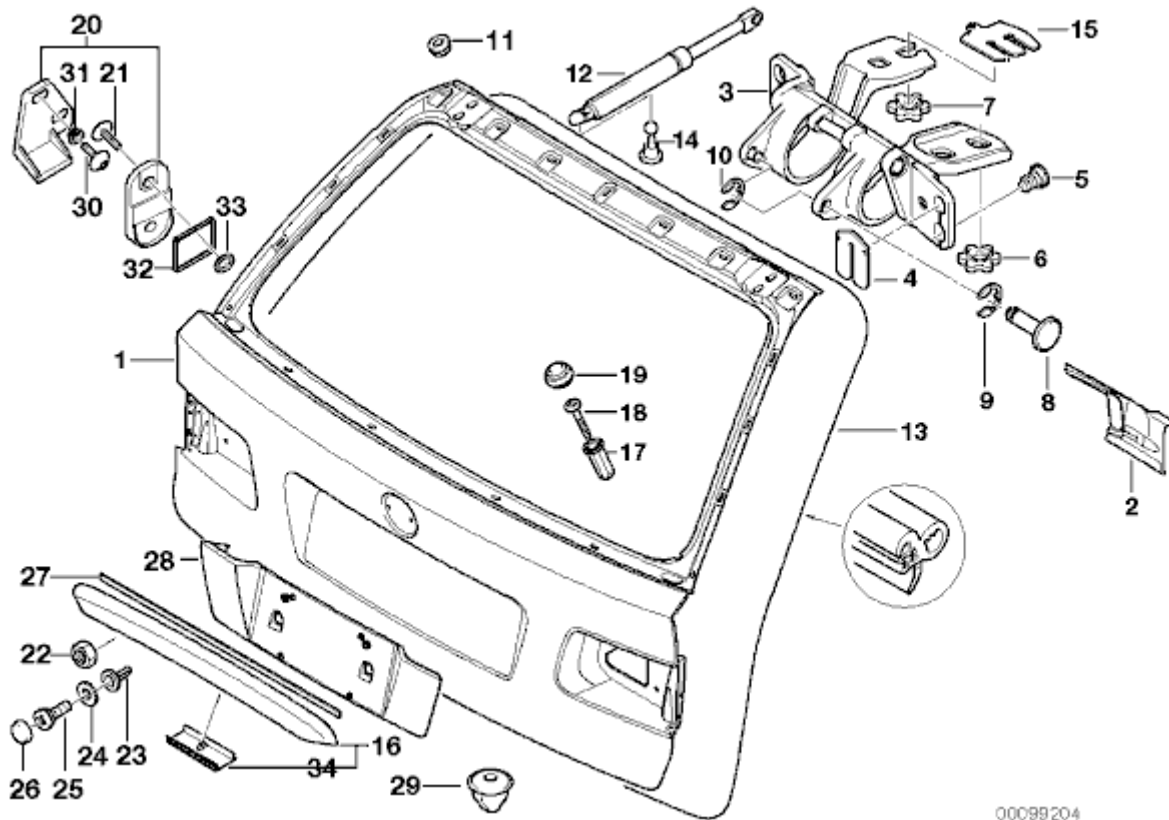

E39 540i SINGLE COMPONENTS FOR TRUNK LID

RealOEM.com Home => Select another car => Bodywork => tailgate rear spoiler

00089204

No.	Description	Supplement	Qty	From	Up To	Part Number	Price	Notes
01	Trunk lid		1			41627007396	\$673.07	
02	LEFT WATER CHANNEL COVER	SCHWARZ	1			51718220947	\$4.80	
02	RIGHT WATER CHANNEL COVER	SCHWARZ	1			51718220948	\$4.80	
03	LEFT TRUNK LID HINGE		1			41617007403	\$116.74	
03	RIGHT TRUNK LID HINGE		1			41628227946	\$111.00	
04	Spacer	1.0MM	?			41628226060	\$2.00	
05	Torx-bolt with washer	ISA M8X22	8			41628199932	\$0.93	
06	STAR-SHAPED NUT	ASA M8	4			41628208439	\$1.15	
07	STAR-SHAPED NUT	ASA M8	4			41628208439	\$1.15	
08	Pin		2			51248205062	\$2.18	
For vehicles with automatic trunk lid mechanism		S316A=Yes						
08	Double pin		1			51247004890	\$18.45	
09	Circlip	6,0	2			07119901421	\$0.09	
10	Circlip	6,0	2			07119901421	\$0.09	
11	Blind plug	D=6MM	3			51711904603	\$0.32	
12	Gas pressurized spring	1600N	2			51248220072	\$67.93	
13	TRUNK LID GASKET		1			51718199261	\$57.94	
14	BALL HEAD BOLT	M16X1.5	2			41328199467	\$8.45	
15	Spacer	1.0MM	?			51248219000	\$1.85	
16	Trunk lid grip with key button	CHROM	1			51137051529	\$62.00	
16	Trunk lid grip with key button		1			51138185790	\$56.93	
16	Trunk lid grip with key button, painted	CODE UNI/MET.	1			51139070528		
When ordering indicate colour code								
17	Blind rivet nut	M6	2			51248226003	\$2.13	
18	Torx bolt	ISA M6X26	2			51248255924		ENDED
19	Stop buffer		2			51248226064	\$2.32	
20	Stopper left		1			51248229261	\$20.40	
20	STOPPER RIGHT		1			51248229262	\$20.40	